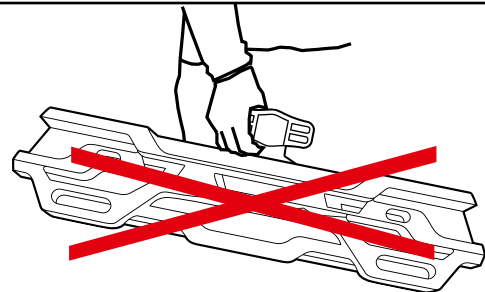

- 1 Detach mount plate from Diamond Finger.
- 2 Install the mount according to the wall structure requirements to a straight and clean section of the wall.
- 3 Attach the Diamond Finger to the mount plate according to picture.

- 4 Attach silicon mount to your mobile phone as on illustration.

- 5 Attach mobile phone with the help of the silicon mount to the frame. Make sure the mobile sits well and is tight to the frame.

Warning misuse

Never carry the Diamond Finger on the tilt mechanism.

Max 1 Person / 100 kg

Type S (studio, climbing gym) and H (home).
The Diamond Finger is suitable as training equipment both for the use at home as well as public studios or climbing gyms.