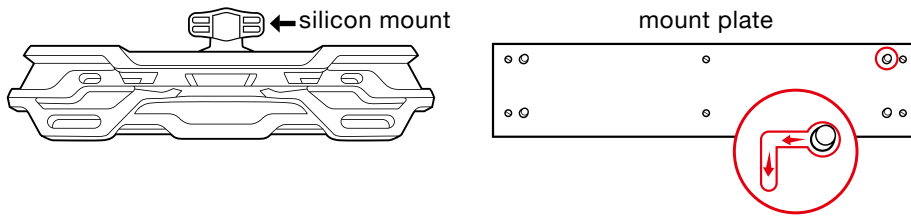

The Diamond Finger Hangboard is a training device for climbing only:
deficient installation or incorrect use can lead to severe injuries or damages.

INSTALLATION

Important: The mount plate and the Diamond Finger both are heavily loaded during use.

Correct mounting is a prerequisite for a safe training environment.

Please get informed about the consistency of the wall and **have a professional install your mount plate**. Different wall structures require different and adequate mounting solutions.

Mount plate: Never install the Diamond Finger without the appropriate mount.
The complete surface of the plate has to lie against a straight section of the wall.

For more information visit [mammut.com](https://www.mammut.com)

- 1 Detach mount plate from Diamond Finger.
- 2 Install the mount according to the wall structure requirements to a straight and clean section of the wall.
- 3 Attach the Diamond Finger to the mount plate according to picture.