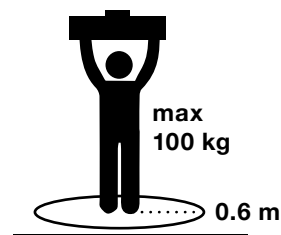

- 4 Attach silicon mount to your mobile phone as on illustration.

- 5 Attach mobile phone with the help of the silicon mount to the frame. Make sure the mobile sits well and is tight to the frame.

Warning misuse

Never carry the Diamond Finger on the tilt mechanism.

Max 1 Person / 100 kg

Type S (studio, climbing gym) and H (home).
The Diamond Finger is suitable as training equipment both for the use at home as well as public studios or climbing gyms.